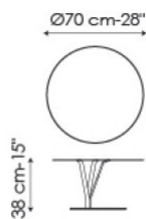

Kadou coffee low