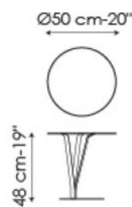

Kadou coffee middle