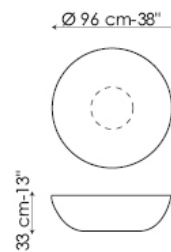

painted mat black aluminium

TOP:

extra-light glass painted white

extra-light glass acid treated white

Big planet

Planet