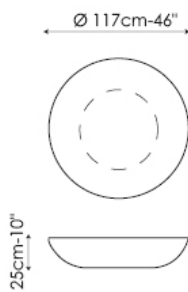

glossy gold onice ceramic

mat graphite grey ceramic (Planet only)

mat iridium white ceramic (Planet only)

mat ardesia grey ceramic

- PLANET LIGHT - BIG PLANET LIGHT FRAME:

satin finish aluminium

painted glossy white aluminium

painted glossy black aluminium

painted mat anthracite grey aluminium

painted mat black aluminium

TOP:

extra-light glass painted white

extra-light glass acid treated white

Big planet