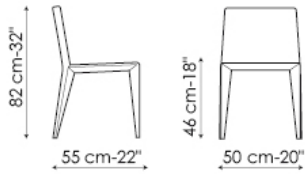

Filly large