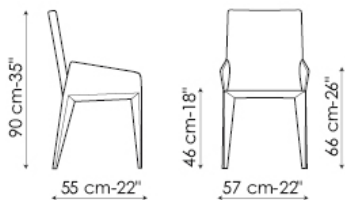

Miss Filly up