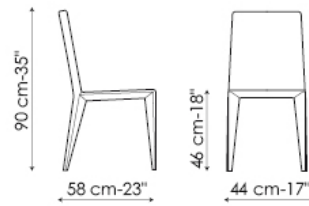

chromed steel

black nickel steel

- COVERED:

fabric

eco-leather

leather

Filly

Filly up

Filly large

Miss Filly

Miss Filly up