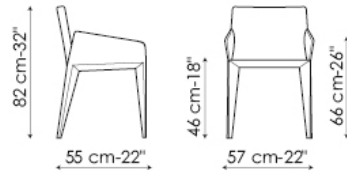

chromed steel

black nickel steel

- COVERED:

fabric

eco-leather

leather

Filly

Filly up

Filly large

Miss Filly

Miss Filly up