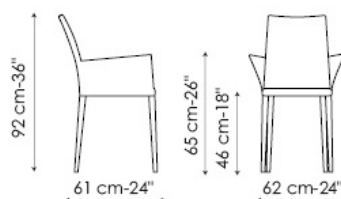

Miss Kayla up