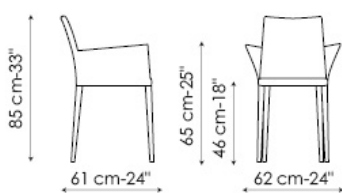

mat arctic blue painted metal

mat brick red painted metal

chromed metal

black nickel metal

Kayla

Kayla up

Miss Kayla

Miss Kayla up