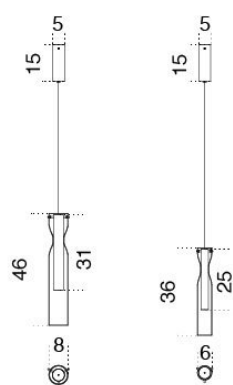

Epsilon Sola

Massimo Castagna
2017

Epsilon Sola

Massimo Castagna , 2017

Lampada a sospensione a LED (4 Watt).
Cilindri in cristallo sagomato a mano. Parti
metalliche in ottone lucido, satinato, brunito
a mano, cromato nero o ramato. In dotazione
cavo da 4mt.

Hanging lamp with LED light (4 Watt).
Handshaped glass cylinders. Bright, satin,
hand burnished, black chromed or coppered
brass metal parts. Supplied with 4mt long
cable.

Dimensioni / Sizes
Cm
Ø 6 x 36h S
Ø 8 x 46h L

LED 4W - led, 2700K

Inches
Ø 2½" x 14¾" h S
Ø 3¼" x 18¾" h L

Metallo / Metal

Cromo nero
Black chrome

Ottone lucido
Bright brass

Ottone satinato
Satin brass

Ottone brunito
a mano
Hand
burnished
brass

Ottone ramato
Coppered brass
