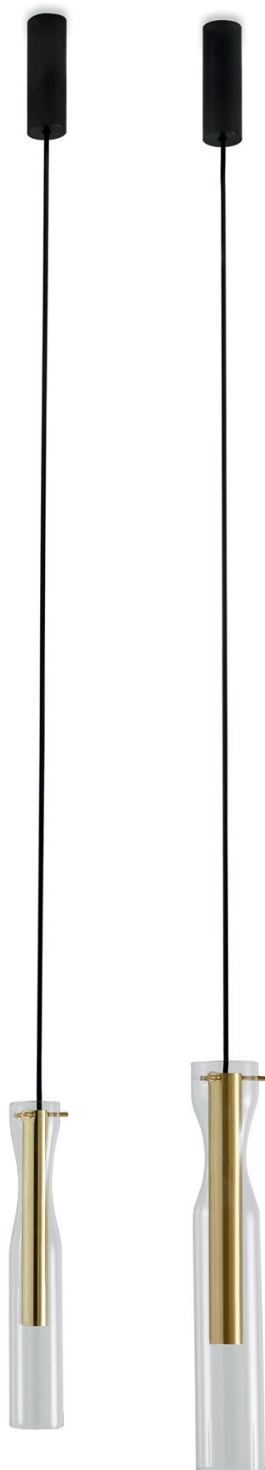

Epsilon Sola

Massimo Castagna
2017

Epsilon Sola

Massimo Castagna , 2017

Lampada a sospensione a LED (4 Watt).
Cilindri in cristallo sagomato a mano. Parti
metalliche in ottone lucido, satinato, brunito
a mano, cromato nero o ramato. In dotazione
cavo da 4mt.

Hanging lamp with LED light (4 Watt).
Handshaped glass cylinders. Bright, satin,
hand burnished, black chromed or coppered
brass metal parts. Supplied with 4mt long
cable.

Dimensioni / Sizes
Cm
Ø 6 x 36h S
Ø 8 x 46h L

LED 4W - led, 2700K

Inches
Ø 2½" x 14¾" h S
Ø 3¼" x 18¾" h L

Metallo / Metal

Cromo nero
Black chrome

Ottone lucido
Bright brass

Ottone satinato
Satin brass

Ottone brunito
a mano
Hand
burnished
brass

Ottone ramato
Coppered brass
