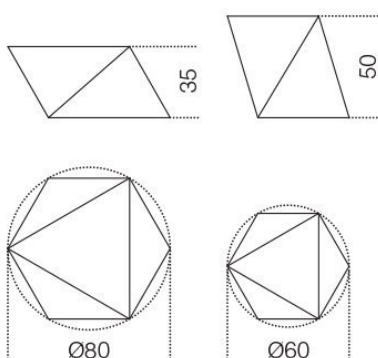

Dimensioni / Sizes

Cm
Ø 60 x 50h
Ø 80 x 35h

Inches
Ø 23¾" x 19¾"h
Ø 31½" x 14"h

Legno / Wood

*Bianco poro
chiuso
White closed
pore*

*Nero poro
chiuso
Black closed
pore*

*Grigio umbro
poro chiuso
Dark grey
closed pore*