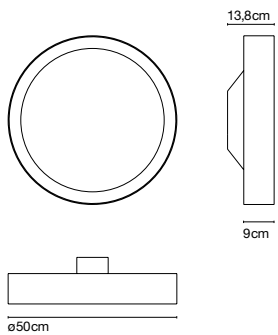

Plaff-on! 50