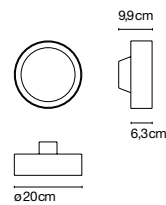

Plaff-on! 20