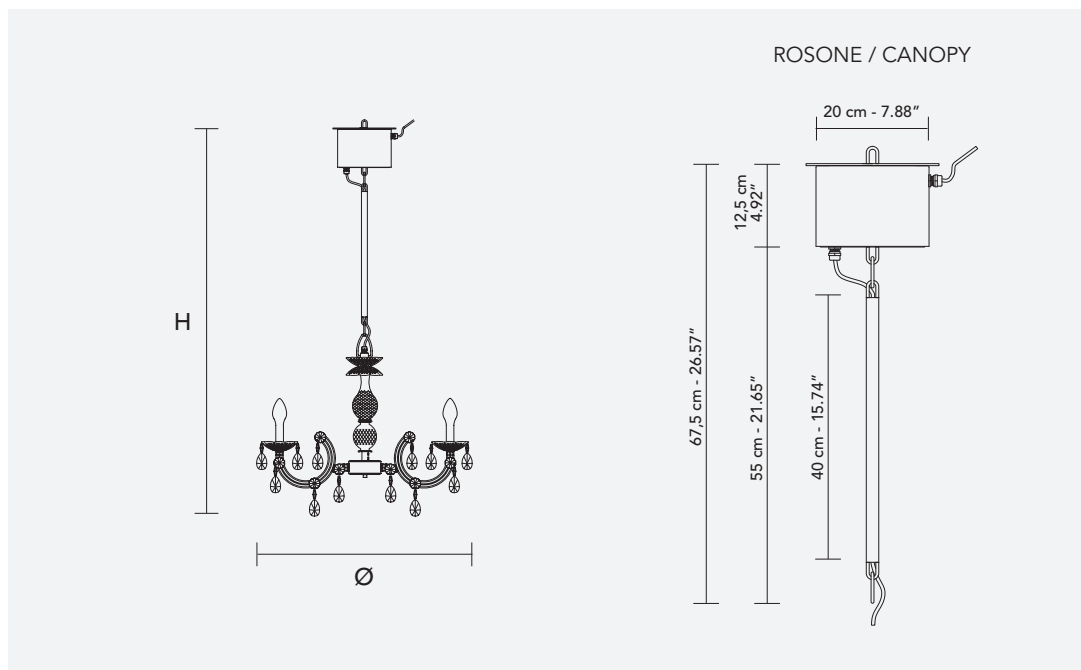

H 125 cm
49.21"

Ø 68 cm
26.77"

Peso: 9,7 kg Imballo: 0,23 m³
Weight: 21,38 lb Packing: 8,14 ft³

Peso netto: 5,3 kg
Net weight: 11,68 lb

LED 6 x LED
LED driver included

CE IP65

MATERIALI MATERIALS

DRYLIGHT EXTREME:
Pendagli in metacrilato
Methacrylate pendants